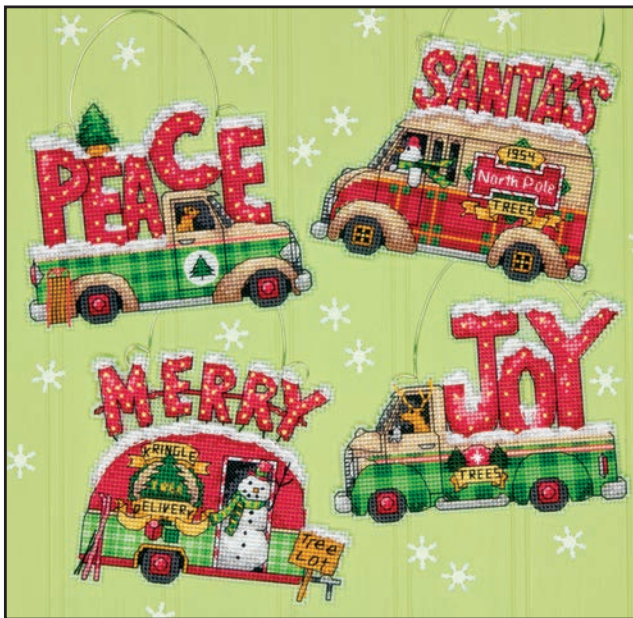

70-08974 Holiday Truck Ornaments, Set of 4
Counted cross stitch on plastic canvas
© Geoff Allen / Ruth Levison Design