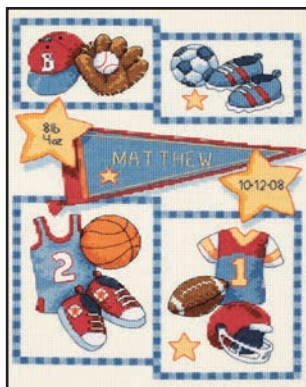

little sports

73256
Little Sports
Birth Record
9in x 12in
23 cm x 30 cm
counted cross stitch