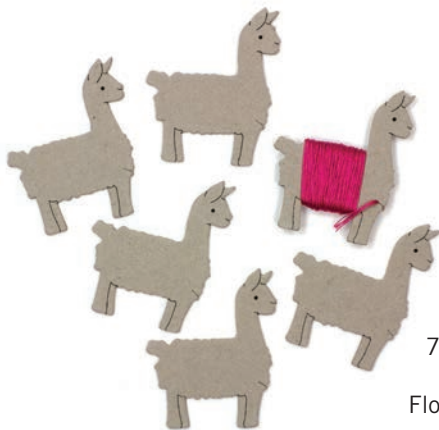

72-75976
Llama
Floss Keepers
Set of 6