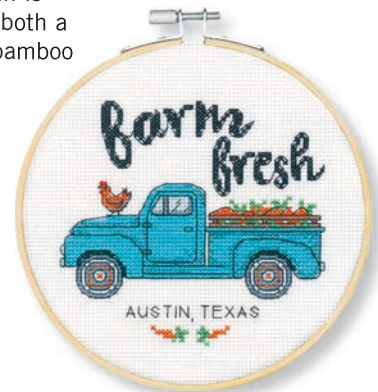

72-73764 Laundry Today
counted cross stitch

72-73545 Life is Good
counted cross stitch

72-74127 Baby Footprints
counted cross stitch

72-76039 Farm Fresh
Black Plastic Hoop
counted cross stitch

Farm Fresh is available in both a plastic and bamboo frame