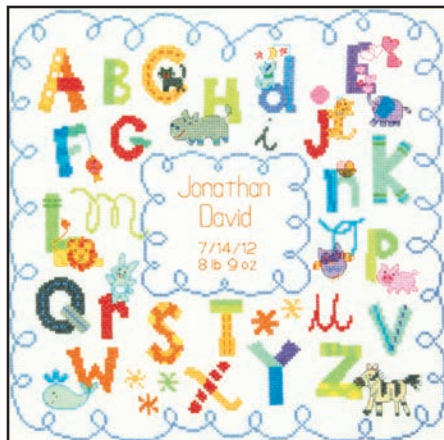

counted cross stitch

73049 Baby Blocks Birth Record
5in x 7in • 13 cm x 18 cm
counted cross stitch

03729 Toy Shelf Birth Record
16in x 9in • 41 cm x 23 cm
counted cross stitch

06802 God's Babies Birth Record
7in x 5in • 18 cm x 13 cm
Warm & Whimsical®. The Morehead Collection™.
© Morehead, Inc.

counted cross stitch

13088 Sweet Prayer Quilt
34in x 43in • 86 cm x 109 cm
Holly Babes®. The Morehead Collection™.
© Morehead, Inc.

stamped cross stitch

70-73734 Alphabet Birth Record
12in x 12in • 30 cm x 30 cm
© Jill McDonald